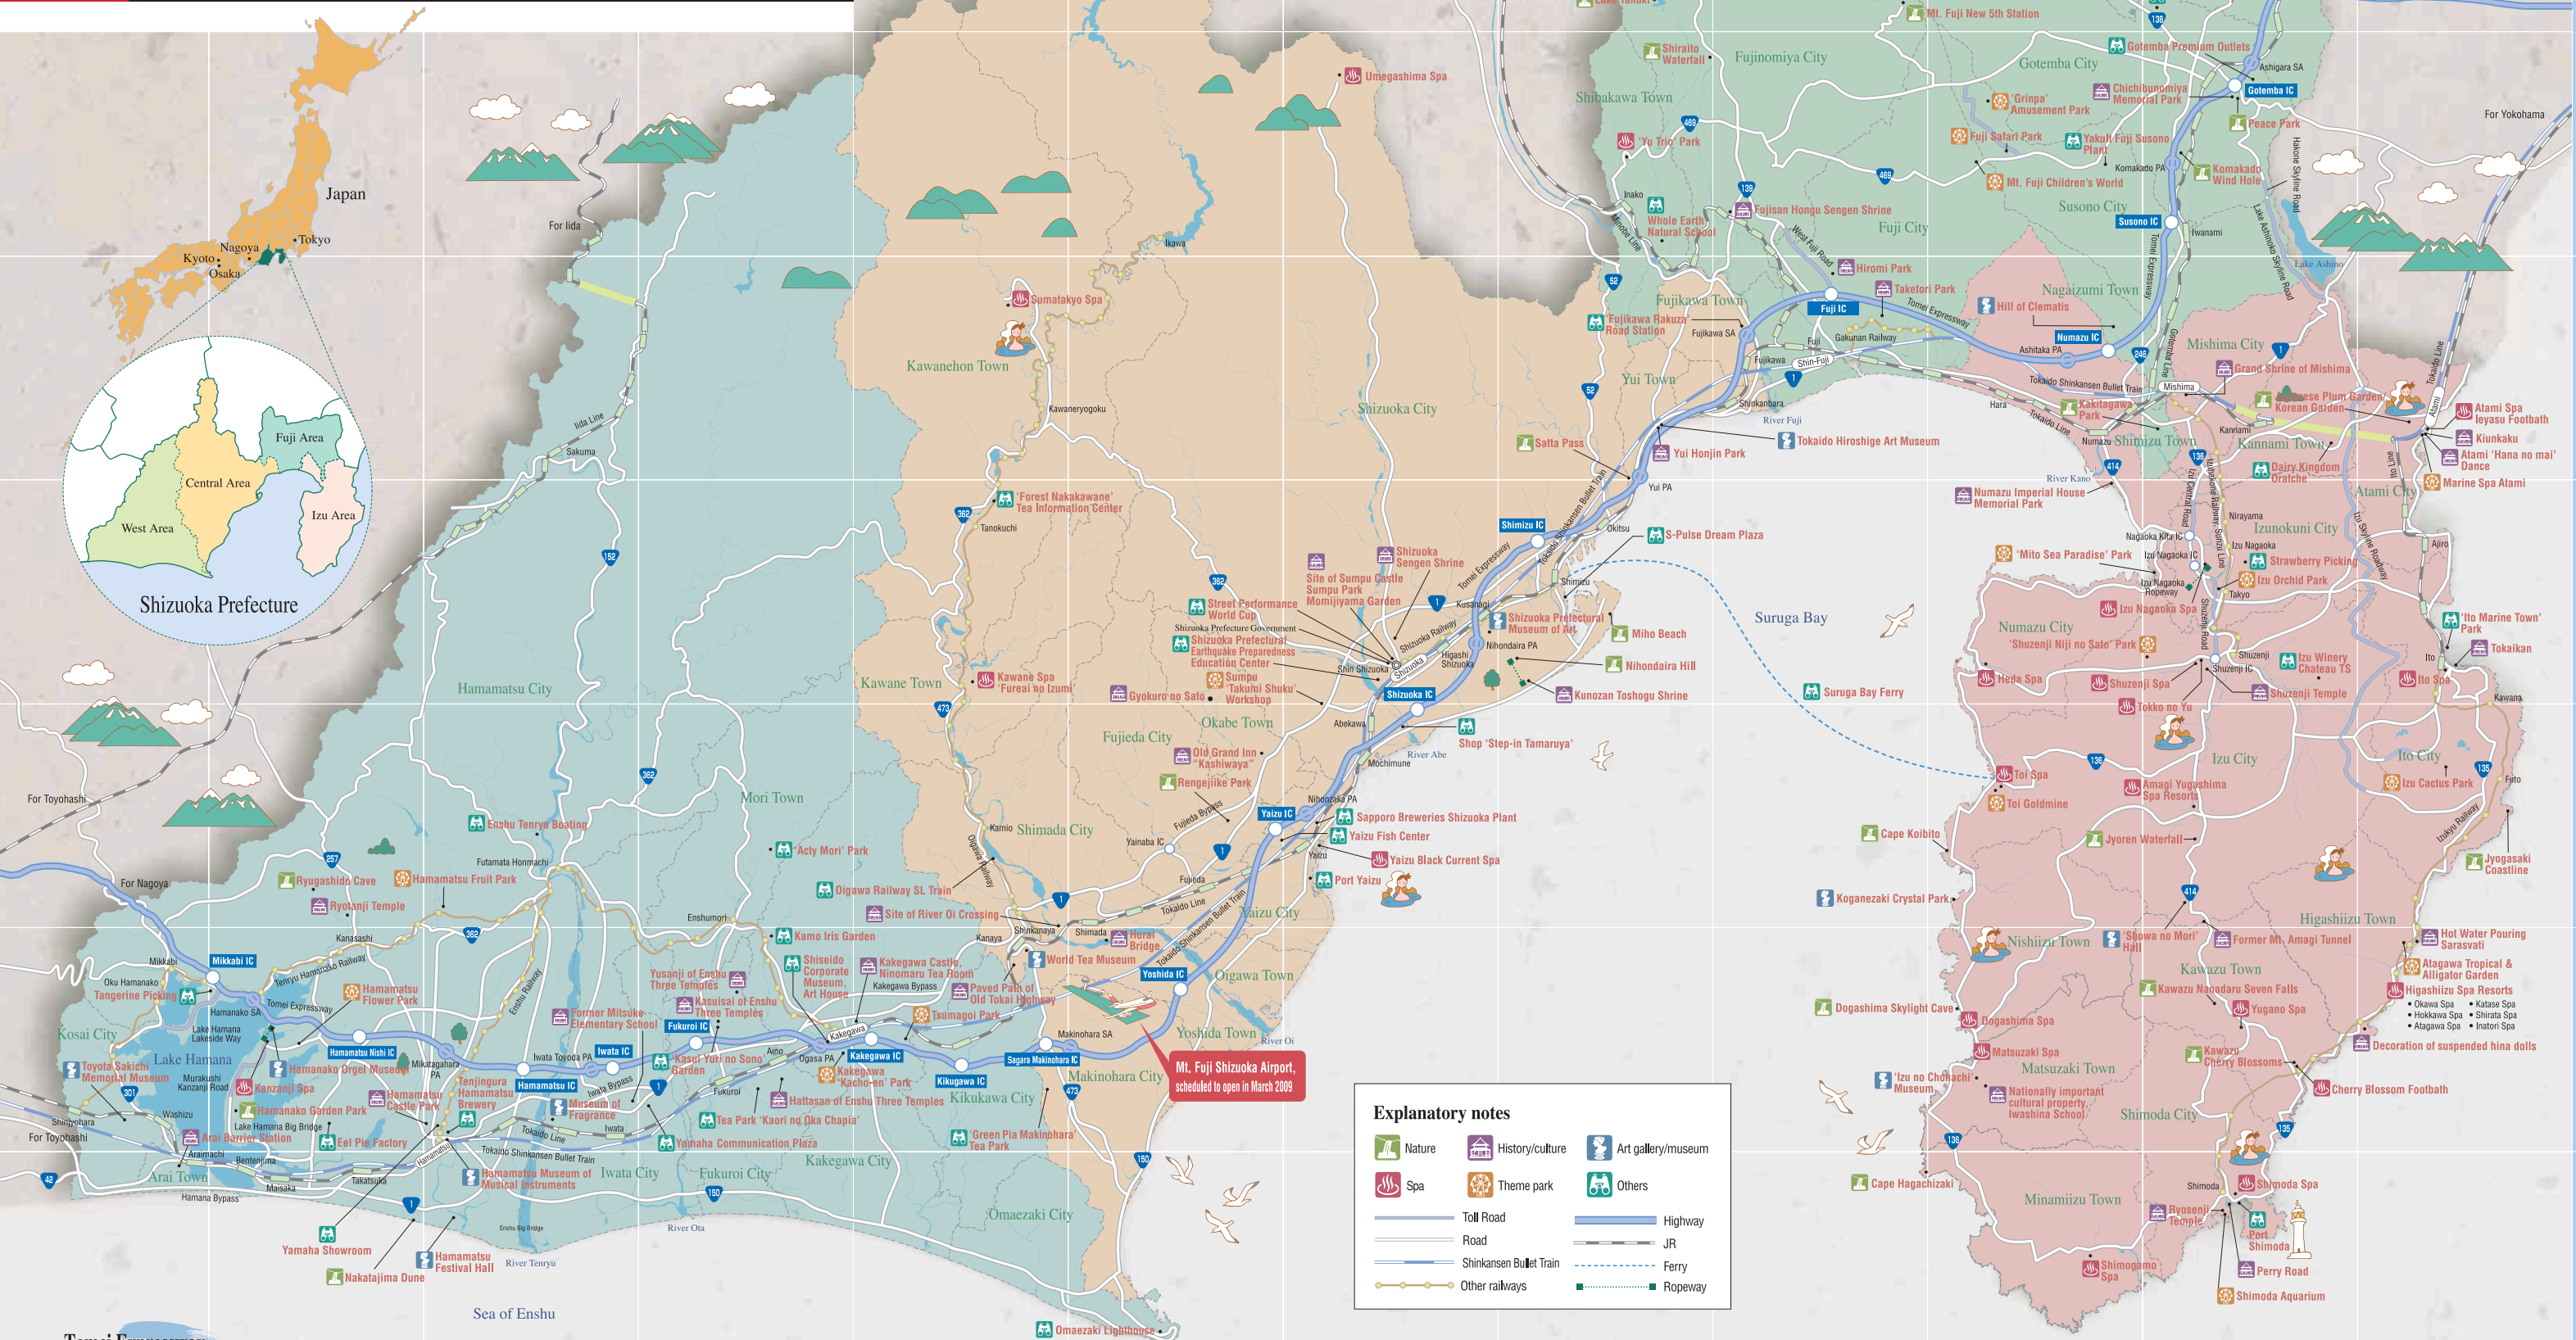

Shizuoka Guide Map

Explanatory notes

- Nature (Mountain icon)
- Spa (Spa icon)
- History/culture (Temple icon)
- Theme park (Castle icon)
- Art gallery/museum (Museum icon)
- Others (Globe icon)
- Toll Road (Blue line with 'T' icon)
- Road (Grey line)
- Shinkansen Bullet Train (Blue line with 'S' icon)
- Other railways (Black line)
- Highway (Blue line with 'H' icon)
- JR (Black line with 'JR' icon)
- Ferry (Blue line with 'F' icon)
- Ropeway (Black line with 'R' icon)